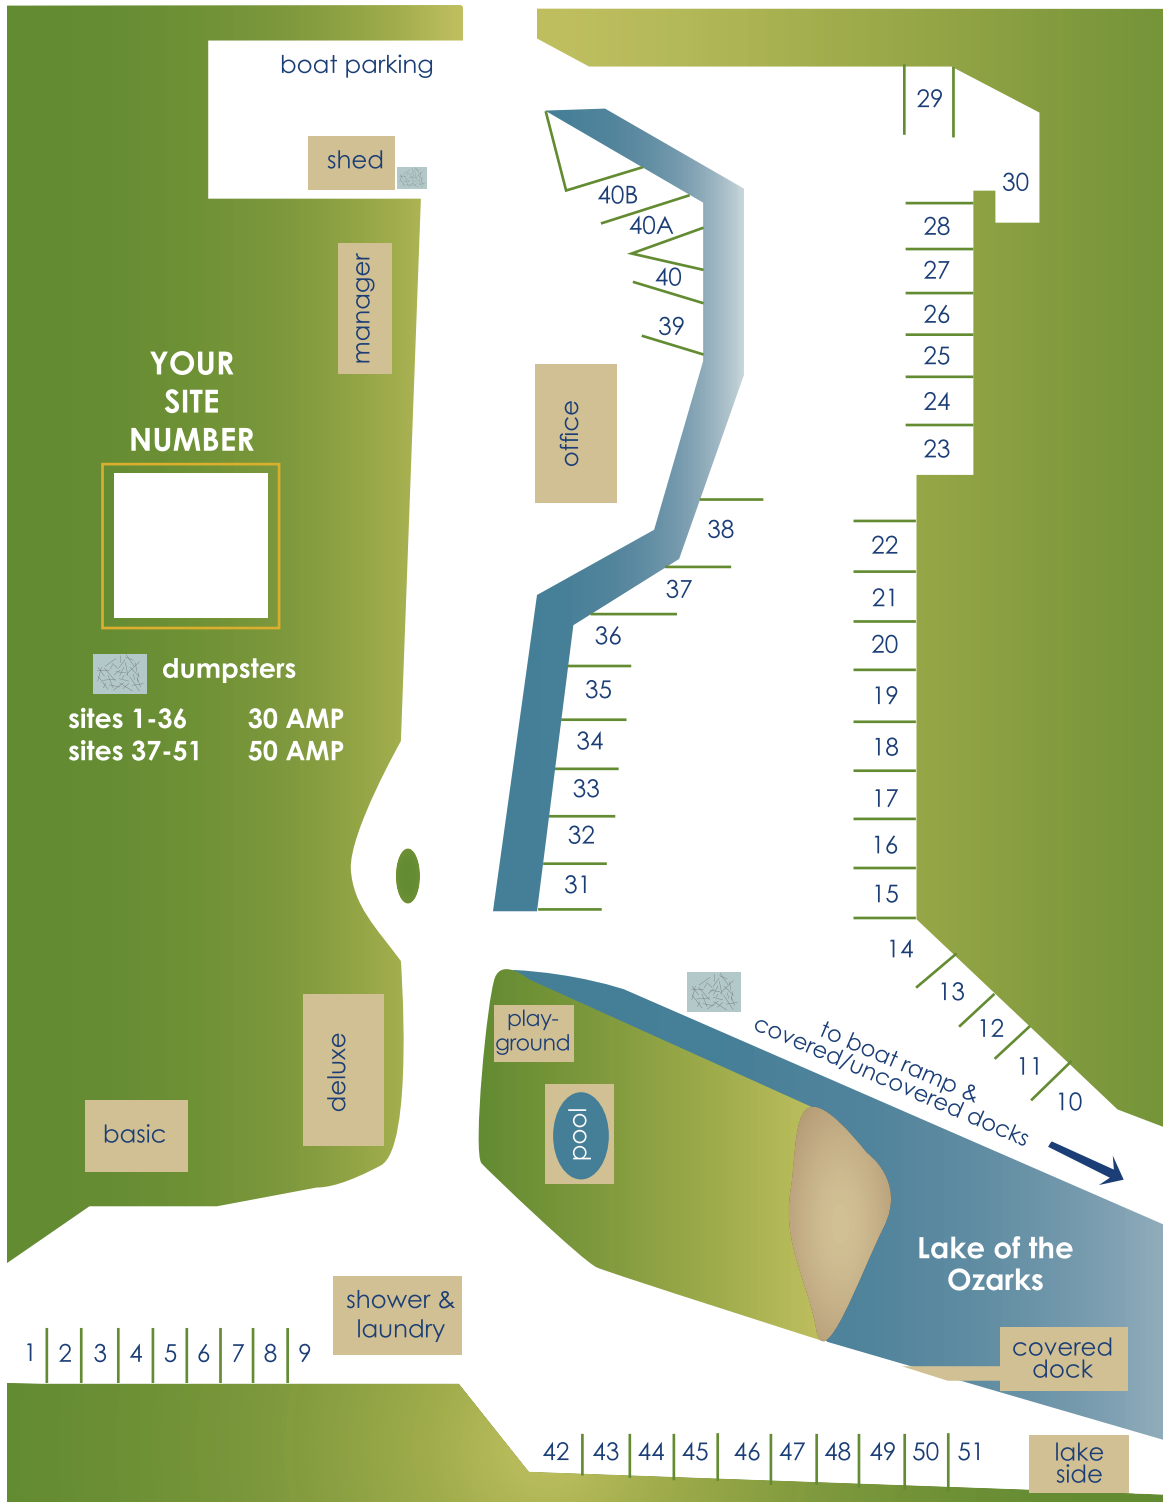

SHOREWOOD<sup>TM</sup>  
*landing*  
 waterfront rv park

dock . camp . play